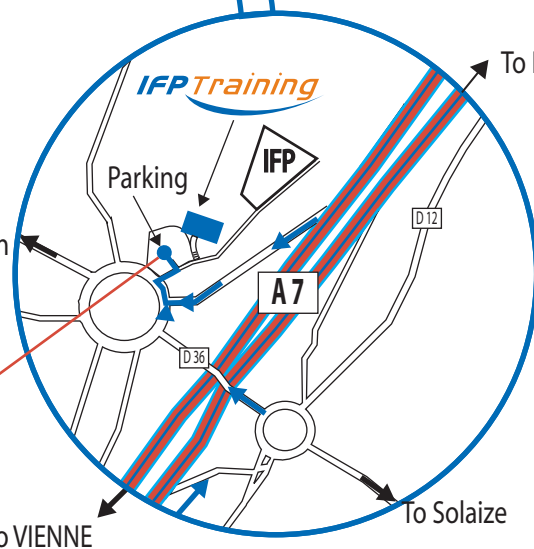

ACCESS MAP TO SOLAIZE TRAINING CENTRE

Lyon-Solaize Training Centre

Highway A7
 Interchange Solaize-Vernaison
 69360 Solaize
 Tel : 04 78 02 20 54
 Fax : 04 78 02 20 07
 e-mail : centre.lyon-solaize@ifptraining.com

To Vernaison

**IFP TRAINING car park
 1st PARKING ONLY**

Highway A7
 Exit Solaize-Vernaison